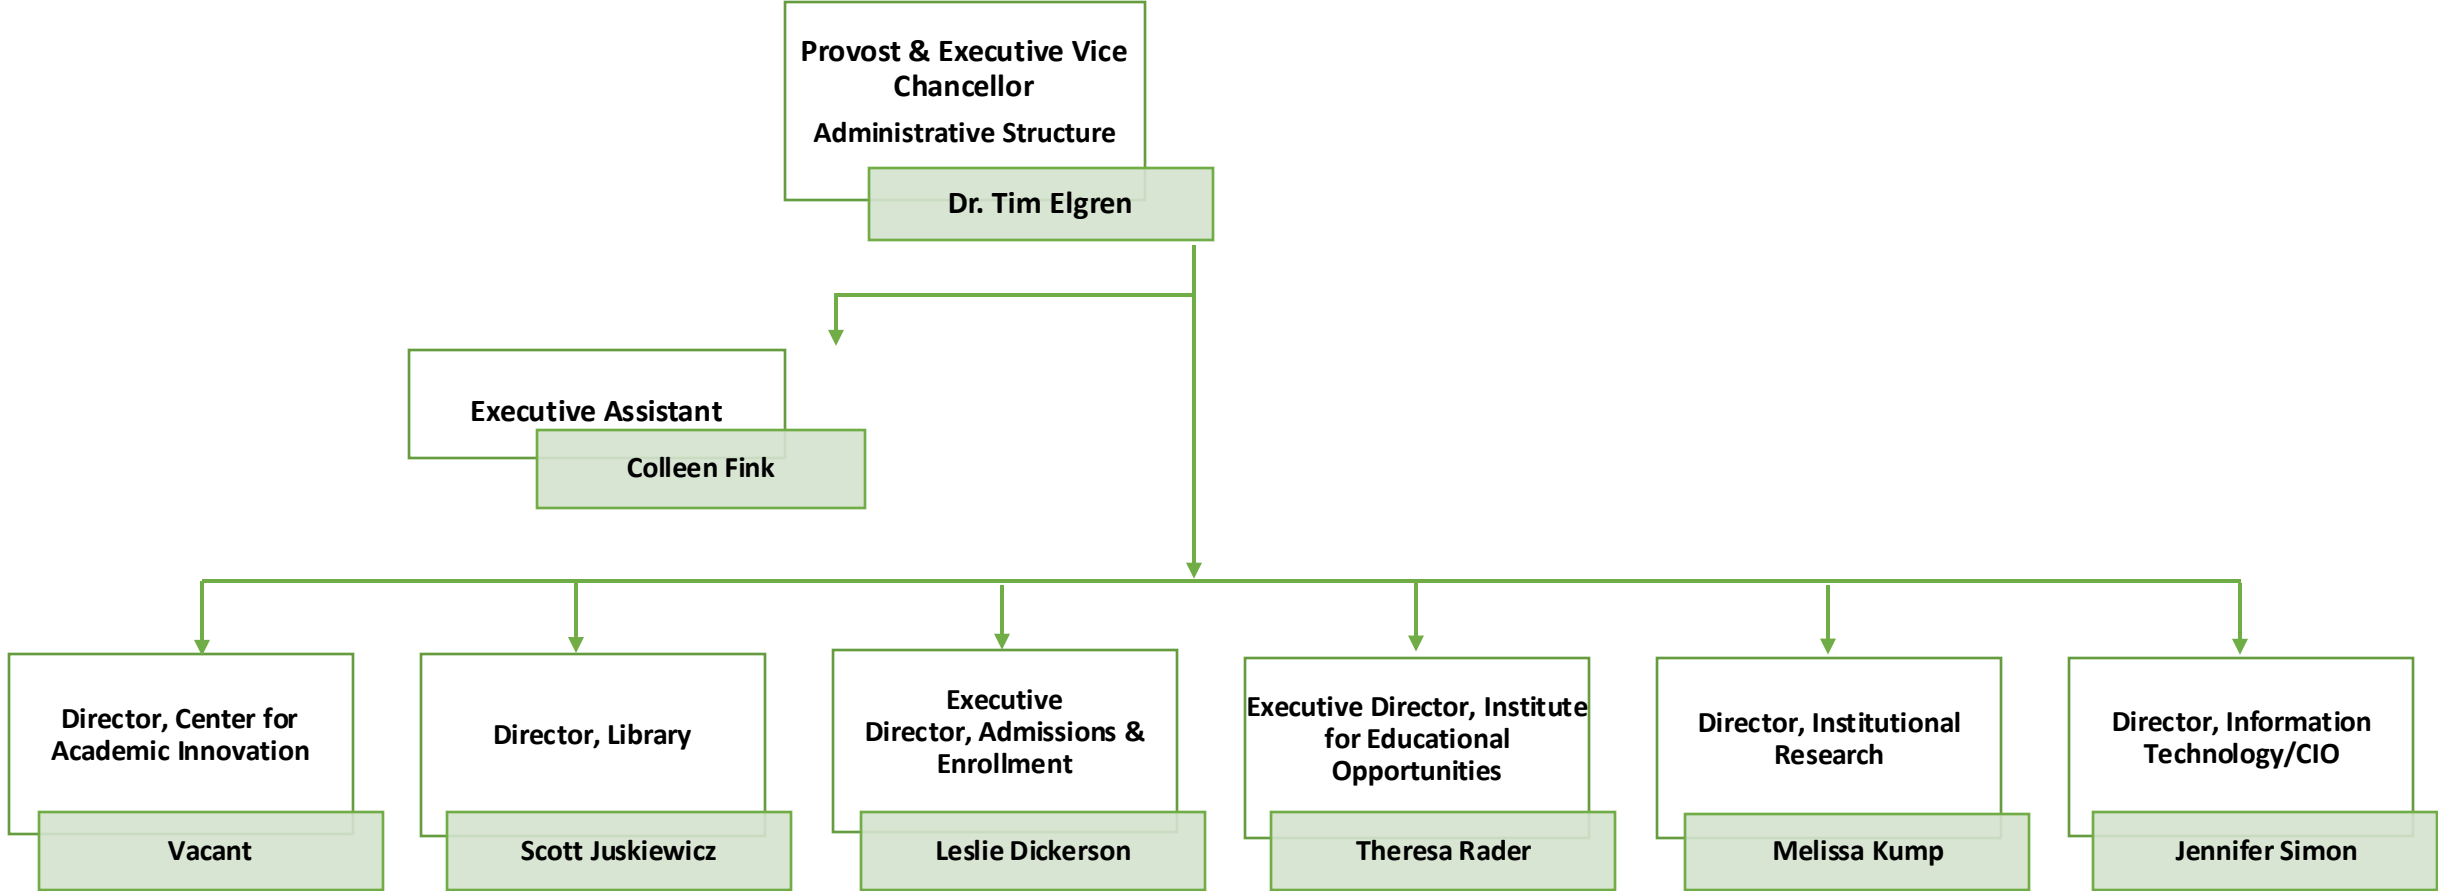

MONTANA

TECHNOLOGICAL UNIVERSITY