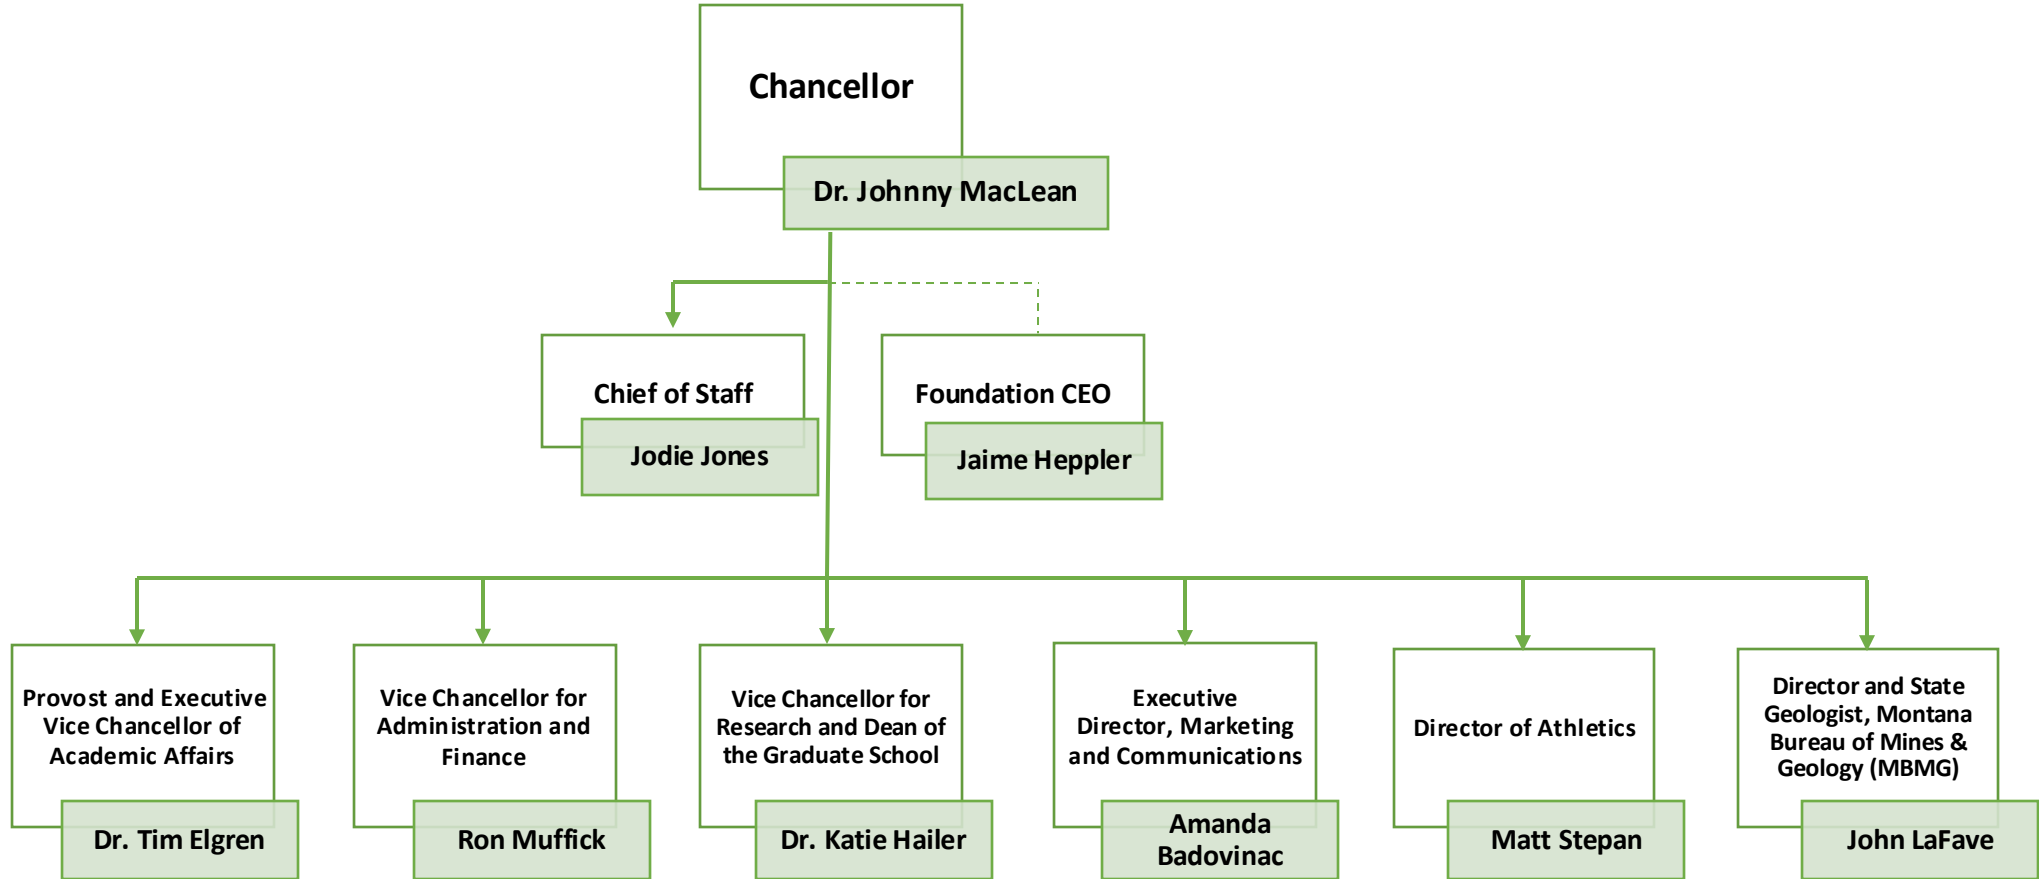

MONTANA

TECHNOLOGICAL UNIVERSITY

Updated February 2026