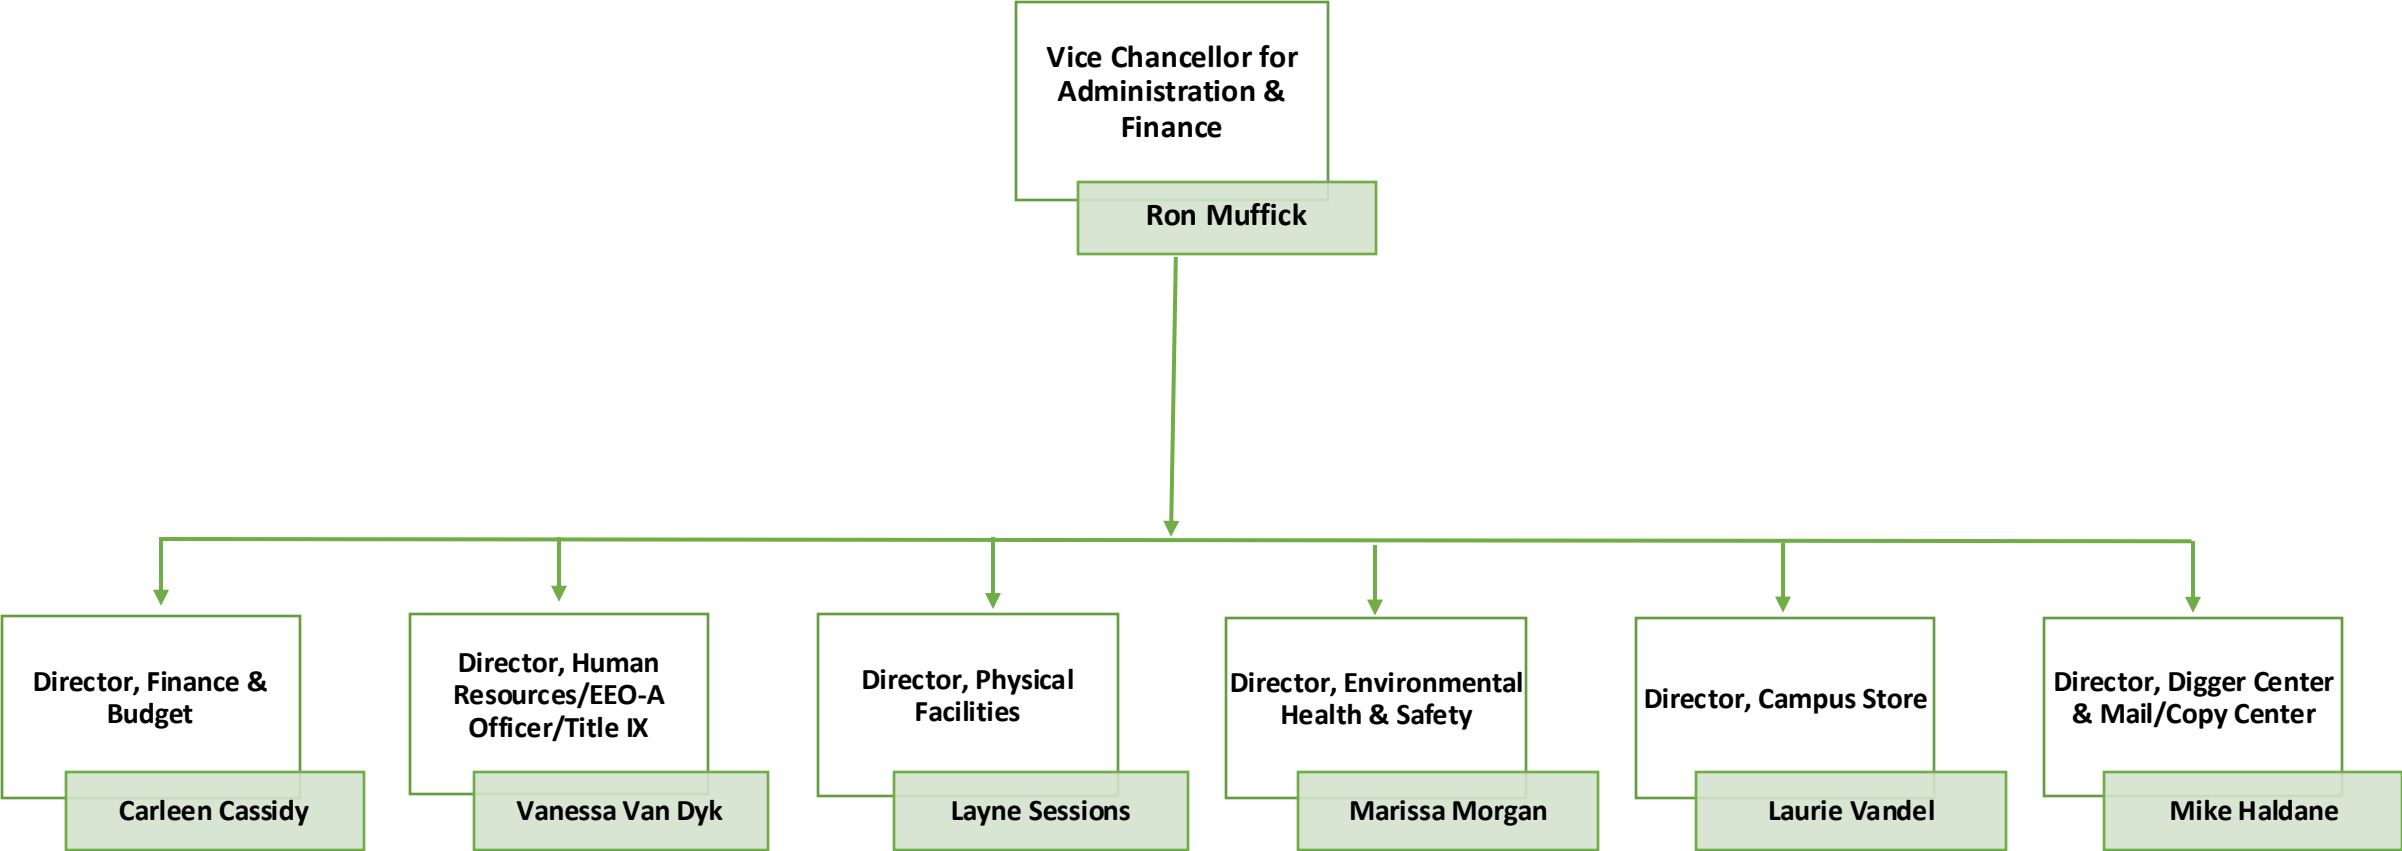

TECHNOLOGICAL UNIVERSITY

Updated February 2026

MONTANA

TECHNOLOGICAL UNIVERSITY

Vice Chancellor for
Research & Dean of
the Graduate School

Dr. Katie Hailer

Executive Assistant

Kathy Stevens

Assistant Vice
Chancellor of Sponsored
Programs (OSP)

Joanne Lee

Executive Director of
Critical Materials
Initiatives

Dr. John Metesh

Director, Center for
Environmental
Remediation &
Assessment (CERA)

Dr. Robin Bullock

Director, Tech Transfer

Dr. Jessica Andriolo

MONTANA

TECHNOLOGICAL UNIVERSITY