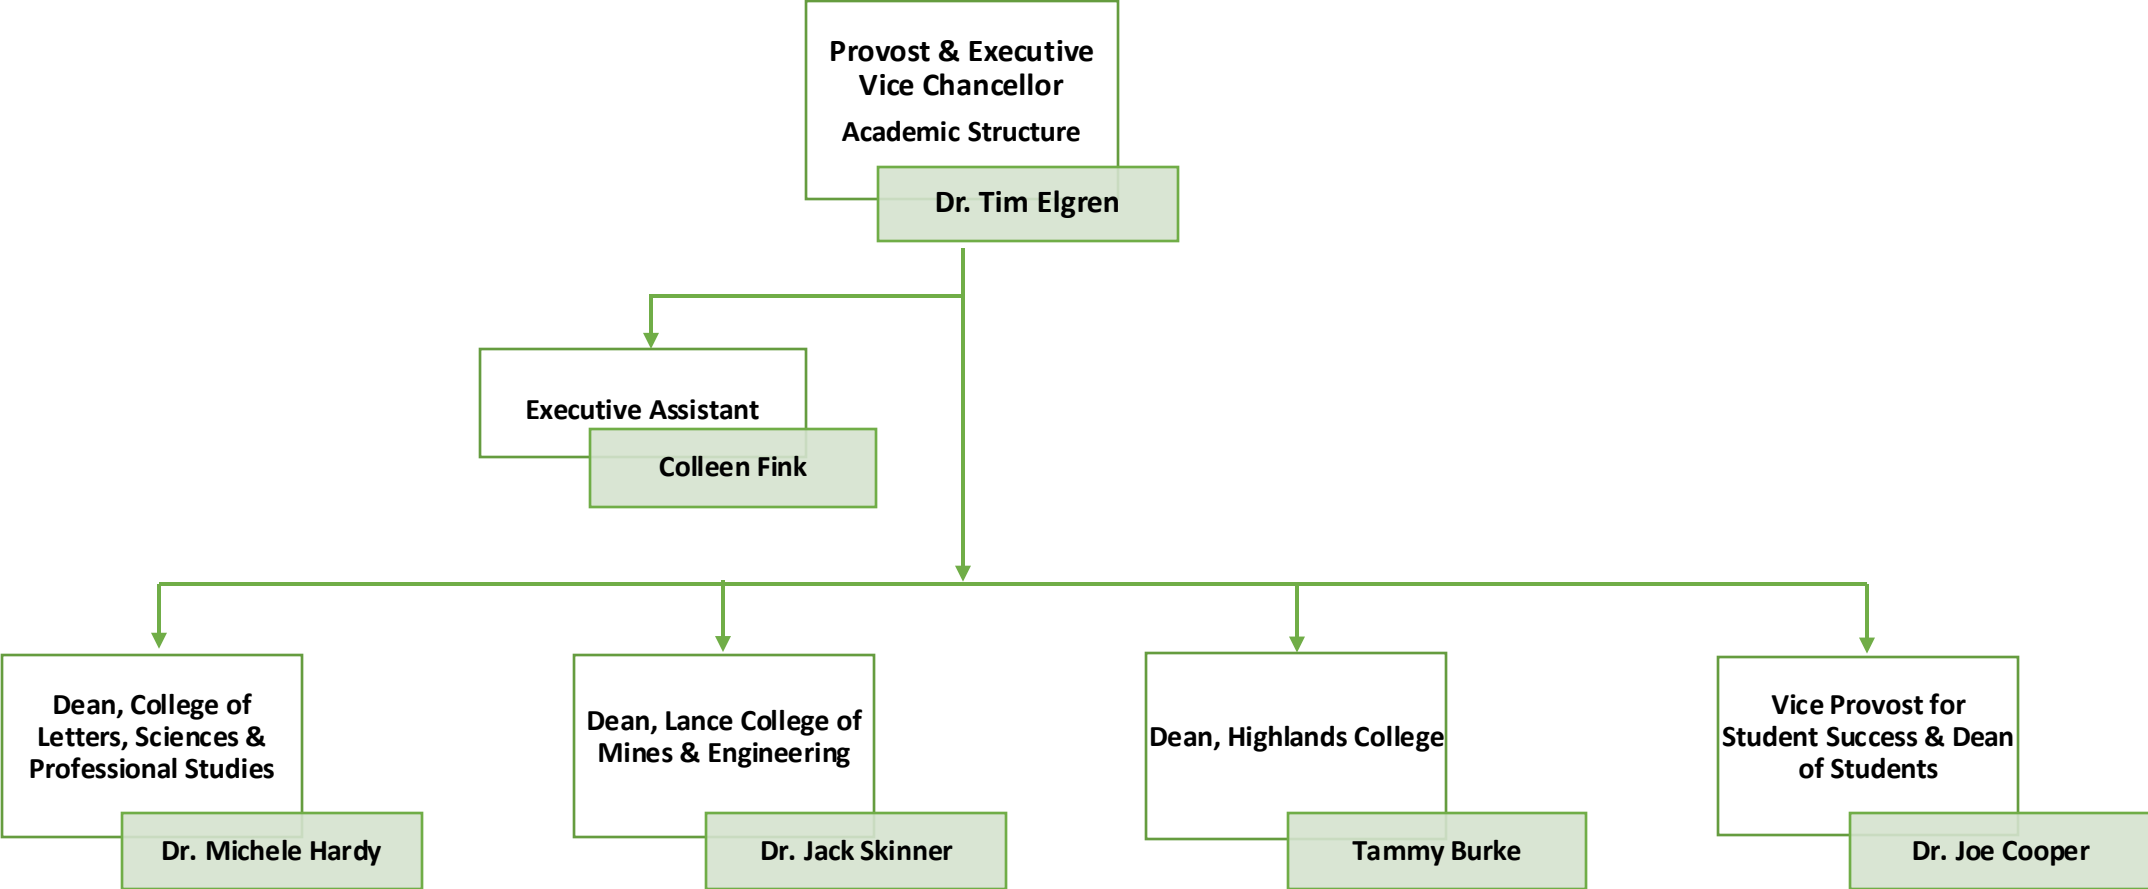

MONTANA

TECHNOLOGICAL UNIVERSITY